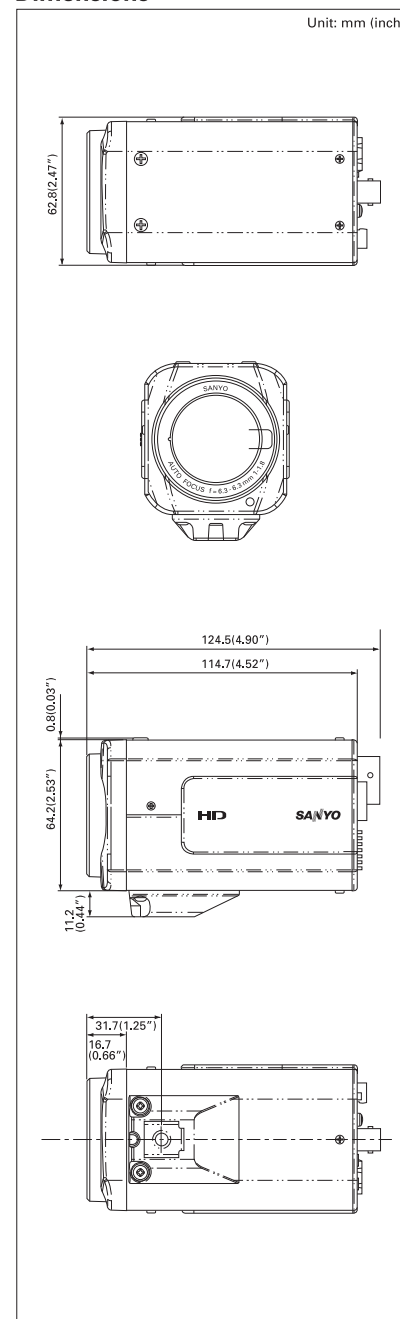

Interface

Video output		Composite out (for adjustment only), HDMI (mini type)
SD memory card slot		1(SDHC)
Network port		10BASE-T/100BASE-TX (RJ45 connector)
Alarm input/output		2/2
Audio input/output		Mic in/Line out (3.5 Φ mini jack)
USB port		For dedicated HDD case only

General

Environmental conditions	Operating	Temperature: -10 to +50°C Humidity: within 90% RH
	Storage	Temperature: -20 to +70°C Humidity: within 70% RH
Power supply		24V AC ±10%, 50Hz/ 12 - 15V DC, PoE (IEEE802.3af)
Power consumption (approx.)		15.0W (24VAC/12VDC), 12.3W (PoE)
Dimensions (approx.) (W x H x D)		62.8 x 64.2 x 114.7mm
Weight (approx.)		420g

*Specifications, design and availability are subject to change without notice.

Dimensions

Caution: Please consult the instruction manual to ensure safe and proper operation of the product.

Digital System Company of SANYO Electric Co., Ltd. obtained Quality Management System ISO9001 and Environmental Management System ISO14001 certifications.

Distributed by:

SANYO

SANYO Electric Co., Ltd.
Digital System Company
<http://www.sanyosecurity.com>