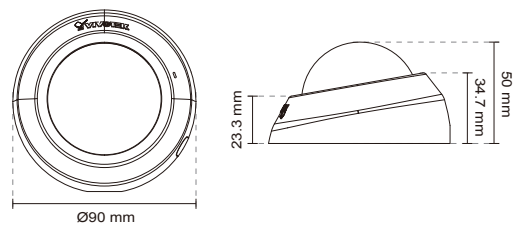

## Technical Specifications

Models	FD8136-F2 (Lens f = 2.5 mm) FD8136-F3 (Lens f = 3.6 mm) FD8136-F6 (Lens f = 6 mm)	<b>Network</b>	
<b>System Information</b>		Users	Live viewing for up to 10 clients
CPU	Multimedia SoC (System-on-Chip)	Protocols	IPv4, IPv6, TCP/IP, UDP, HTTP, HTTPS, UPnP, RTSP/RTP/RTCP, IGMP, SMTP, FTP, DHCP, NTP, DNS, DDNS, PPPoE, CoS, QoS, SNMP, 802.1X
Flash	16MB	Interface	10Base-T/100BaseTX Ethernet (RJ-45)
RAM	128MB	ONVIF	Ver. 1.02
<b>Camera Features</b>		<b>Intelligent Video</b>	
Image Sensor	1/4" Progressive CMOS	Video Motion Detection	Triple-window video motion detection
Maximum Resolution	1280x800	<b>Alarm and Event</b>	
Lens Type	Fixed-focal	Alarm Triggers	Video motion detection, manual trigger, digital input, periodical trigger, system boot, recording notify, camera tampering detection
Focal Length	f = 2.5 mm (FD8136-F2) f = 3.6 mm (FD8136-F3) f = 6 mm (FD8136-F6)	Alarm Events	HTTP, SMTP, FTP and NAS server File upload via HTTP, SMTP, FTP and NAS server
Aperture	F2.0 (FD8136-F2, FD8136-F3) F1.8 (FD8136-F6)	<b>General</b>	
Field of View	H=89.9°, V=62°, D=101° (FD8136-F2) H=61°, V=38°, D=73° (FD8136-F3) H=35.5°, V=22.6°, D=41.6° (FD8136-F6)	Connectors	RJ-45 for Network/PoE connection Terminal block*2 for digital input MicroSD/SDHC card slot
Shutter Time	1/5 sec. to 1/32,000 sec.	LED Indicator	System power and status indicator
Minimum Illumination	0.45 Lux @ F1.8, 50 IRE	Power Input	IEEE 802.3af PoE Class 1
Pan Range	45°	Power Consumption	Max. 3.84W
Tilt Range	33° ~ 90°	Dimensions	Ø: 90 mm x 50 mm
Pan/tilt/zoom	ePTZ:	Weight	Net: 143g
Functionalities	16x digital zoom (4x on IE plug-in, 4x built-in)	Safety Certifications	CE, LVD, FCC Class B, VCCI, C-Tick
On-board Storage	MicroSD/SDHC card slot	Operating Temperature	0°C ~ 50°C (32°F ~ 122°F)
<b>Video</b>		Warranty	24 months
Compression	H.264, MJPEG & MPEG-4	<b>System Requirements</b>	
Maximum Frame Rate	H.264: 30 fps at 1280x800 MPEG-4: 25 fps at 1280x800 MJPEG: 30 fps at 1280x800	Operating System	Microsoft Windows 7/Vista/XP/2000
Maximum Streams	2 simultaneous streams	Web Browser	Mozilla Firefox 7~10 (streaming only) Internet Explorer 7.x or 8.x
S/N Ratio	Above 62dB	Other Players	VLC: 1.1.11 or above QuickTime: 7 or above
Video Streaming	Adjustable resolution, quality and bitrate Configurable video cropping for bandwidth saving	<b>Included Accessories</b>	
Image Settings	Adjustable image size, quality and bitrate Time stamp, text overlay, flip & mirror Configurable brightness, contrast, saturation, sharpness, white balance, exposure control, gain, backlight compensation, privacy masks Scheduled profile settings	CD	User's manual, quick installation guide, Installation Wizard 2, ST7501 32-channel recording software
<b>Audio</b>		Others	Quick installation guide, warranty card, screws pack, focus kit
Audio Capability	Audio input	<b>Dimensions</b>	
Compression	GSM-AMR, G.711		
Interface	Internal microphone		
Effective Range	5 meters		